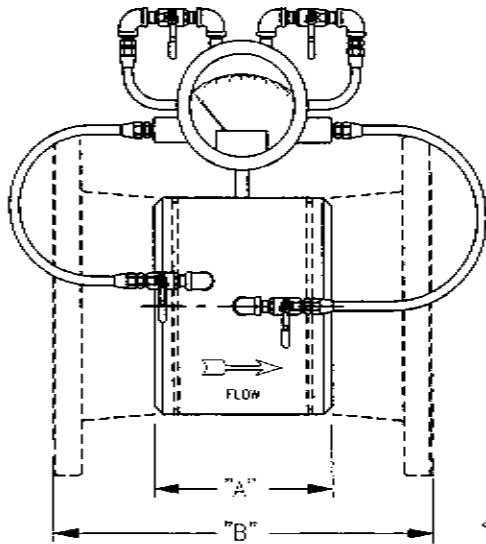

## OPTION 91 - FLOW METERING SYSTEM

**NOTES:**

1. Accuracy is approximately  $\pm 1\%$ .
2. Flow meter is Gerand Model X Venturi type rated for 500 PSI with butt-weld or grooved connections and for 275 PSI with Class 150 flanged connections.
3. Proper operation requires that minimum distances of straight pipe runs be maintained both upstream and downstream from flowmeter. Refer to manufacturer's instructions before attempting installation.
4. Meter range is 50% to 200% of nominal rated flow. Dial is direct reading in G.P.M. for the specified range.