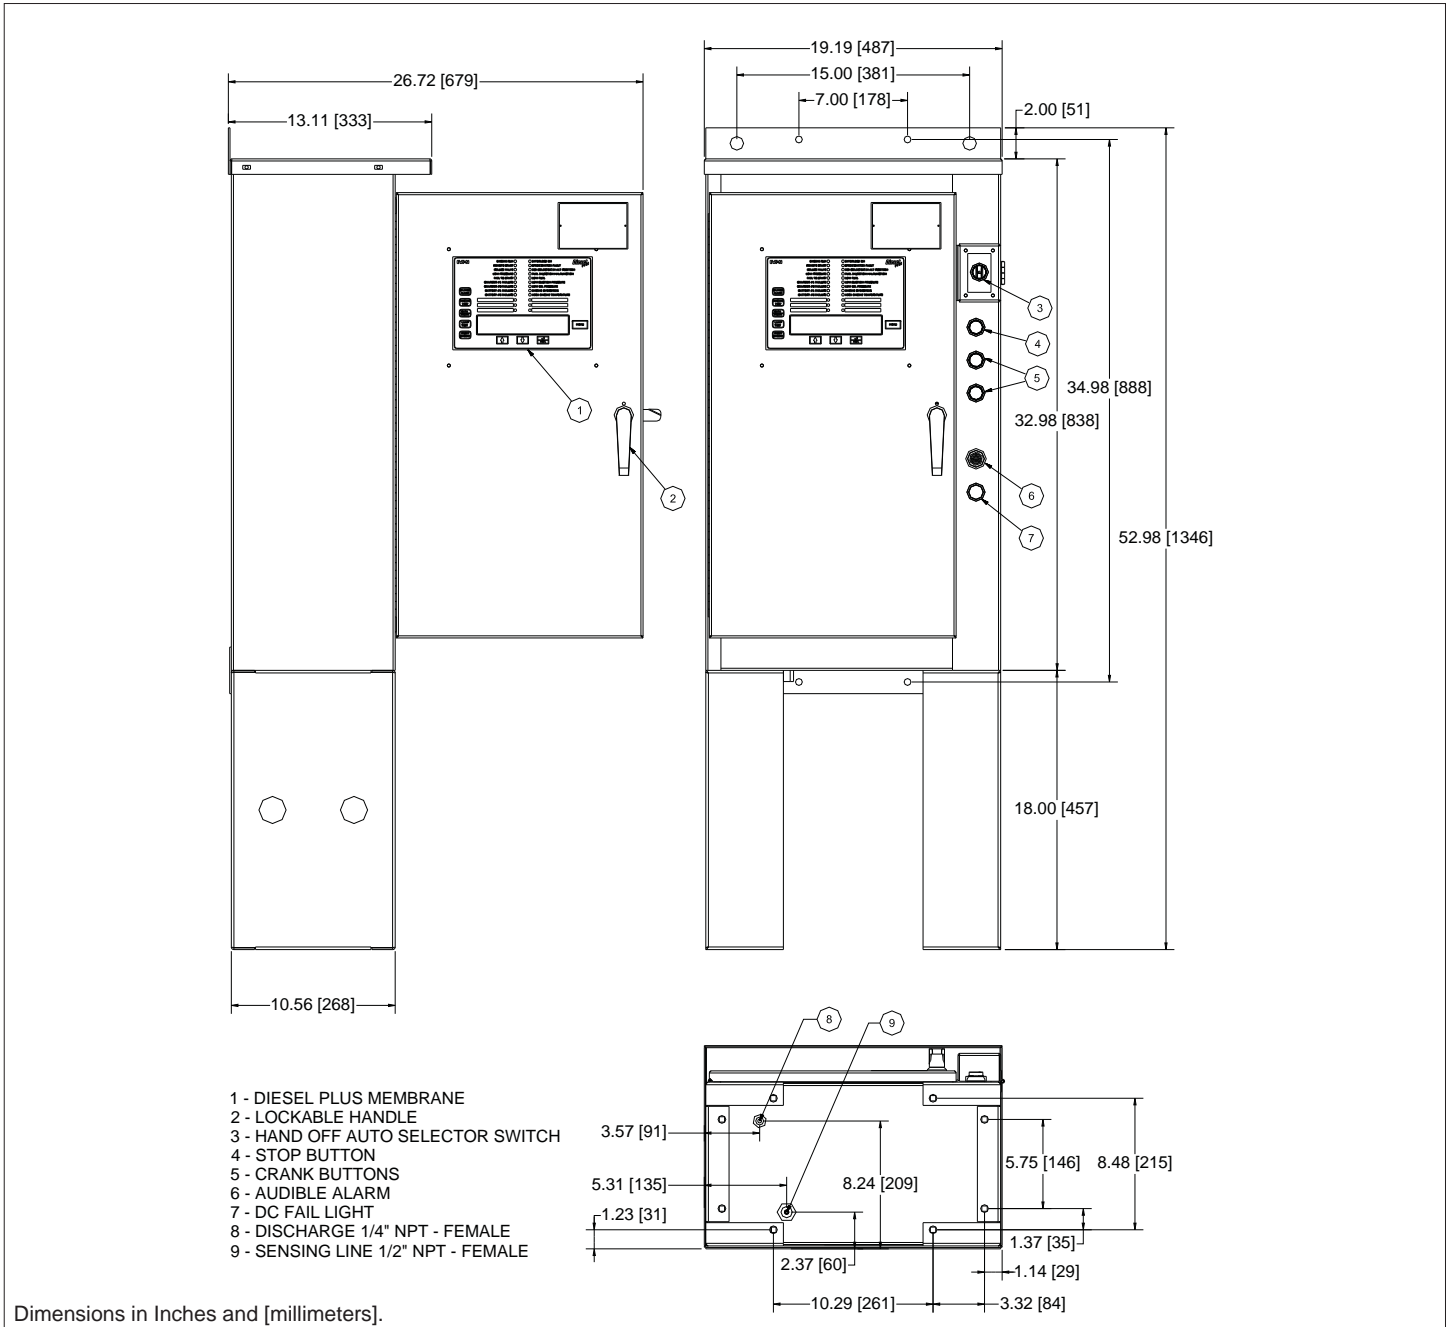

Dimensions

Standard Enclosure - Type NEMA 2, 3R, (*4, 4X), 12

Approx. Weight Lbs. (Kg)
105 (48)

- NOTES:**
1. All enclosures finished in FirePump red.
 2. Cable Entrance bottom only.
 3. Standard Enclosure type NEMA 2, 12
 4. Enclosure made from #14 Gauge (0.75) HR Steel.
 5. Feet are removable.

* NEMA 4, 4X enclosures are supplied:
With 1/4 Turn latches instead of 3 point handle.