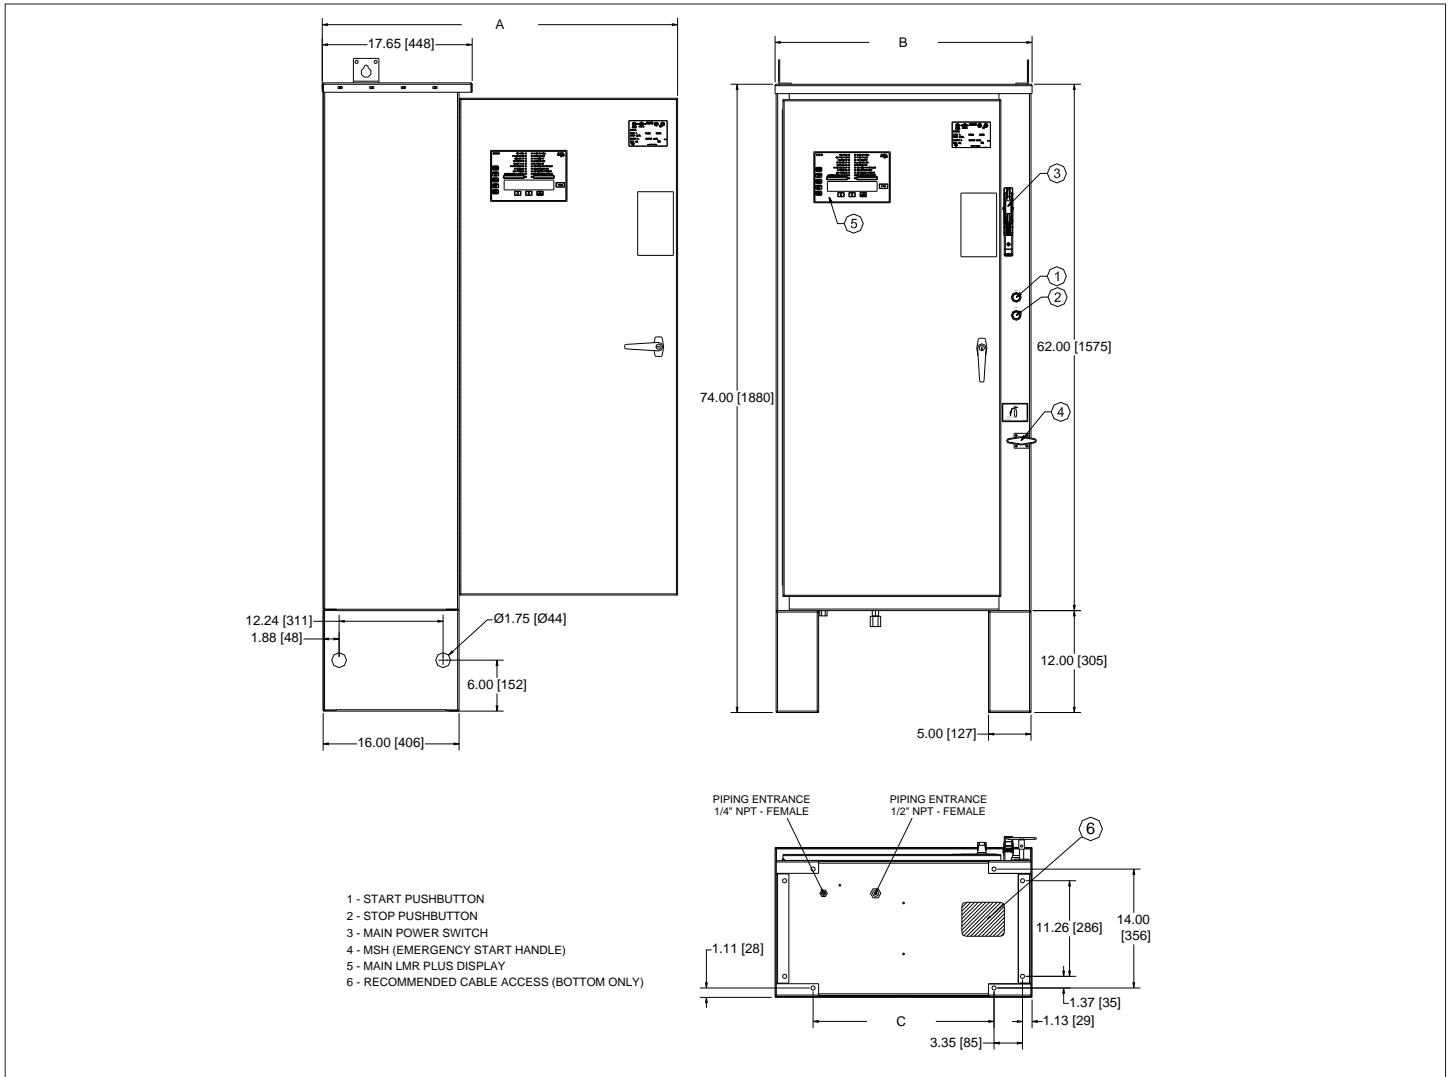

Dimensions

Standard Enclosure - Type NEMA 2, 3R, 4, 4X, 12

Motor Hp	Line Voltage	Withstand Rating			Approx. Weight Lbs. (Kg)	A	B	C
		Standard	Intermediate	High				
50 - 100	200 - 208V	100,000	Consult Factory	Consult Factory	275 (124)	41.83 (1062)	30.25 (768)	21.30 (541)
60 - 125	220 - 240V							
100 - 200	* 380 - 415V							
125 - 250	440 - 480V							
125 - 300	550 - 600V	25,000	35,000	370 (167)	54.83 (1393)	43.25 (1099)	34.30 (871)	
125 - 150	200 - 208V	100,000	Consult Factory					
150 - 200	220 - 240V							
250 - 300	* 380 - 415V							
300 - 400	440 - 480V							
350 - 400	550 - 600V	25,000	35,000					

* Coils Available: 380V-50Hz, 380V-60Hz, 415V-50Hz, 415V-60Hz

NOTES:

1. All enclosures finished in FirePump red.
2. Cable Entrance bottom only.
3. Standard Enclosure type NEMA 2.