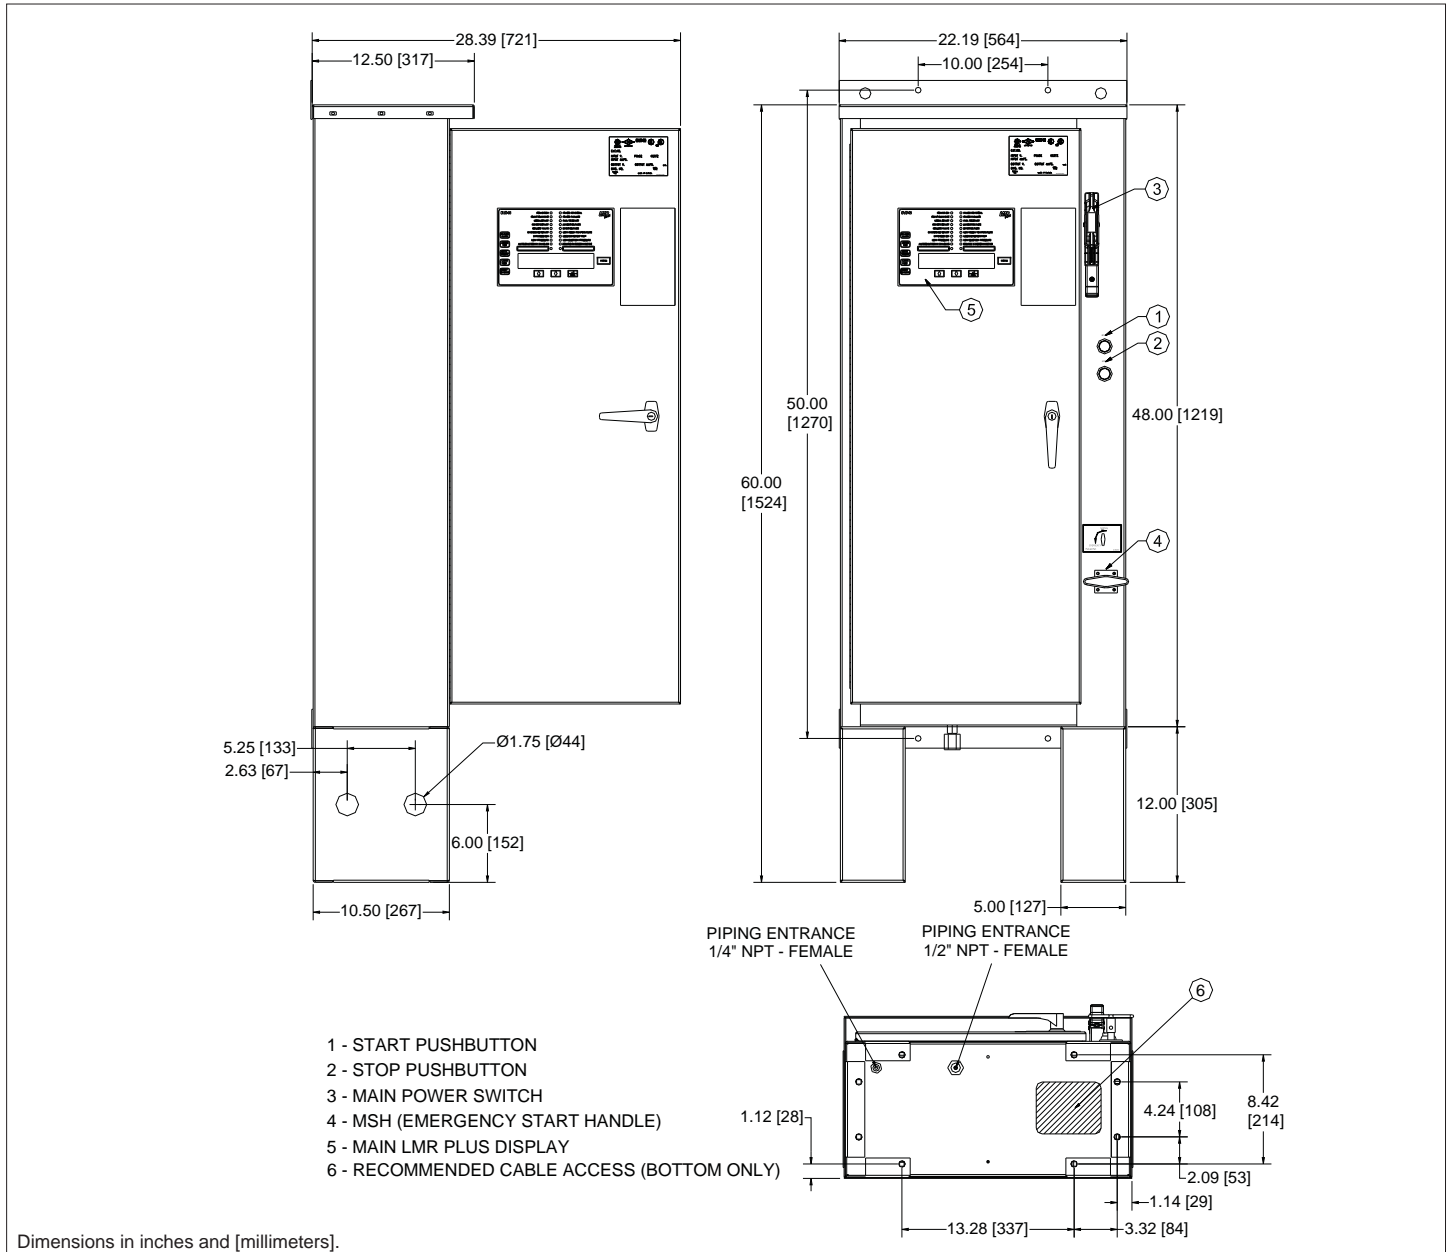

**Dimensions**

**Standard Enclosure - Type NEMA 2, 3R, 4, 4X, 12**

Motor Hp	Line Voltage	Withstand Rating			Approx. Weight Lbs. (Kg)
		Standard	Intermediate	High	
5 - 40	200 - 208V	100,000	150,000	200,000	180 (81)
5 - 50	220 - 240V				
5 - 75	* 380 - 415V				
5 - 100	440 - 480V				
5 - 100	550 - 600V	25,000	100,000		

\* Coils Available: 380V-50Hz, 380V-60Hz, 415V-50Hz, 415V-60Hz

**NOTES:**

1. All enclosures finished in FirePump red.
2. Cable Entrance bottom only.
3. Standard Enclosure type NEMA 2.