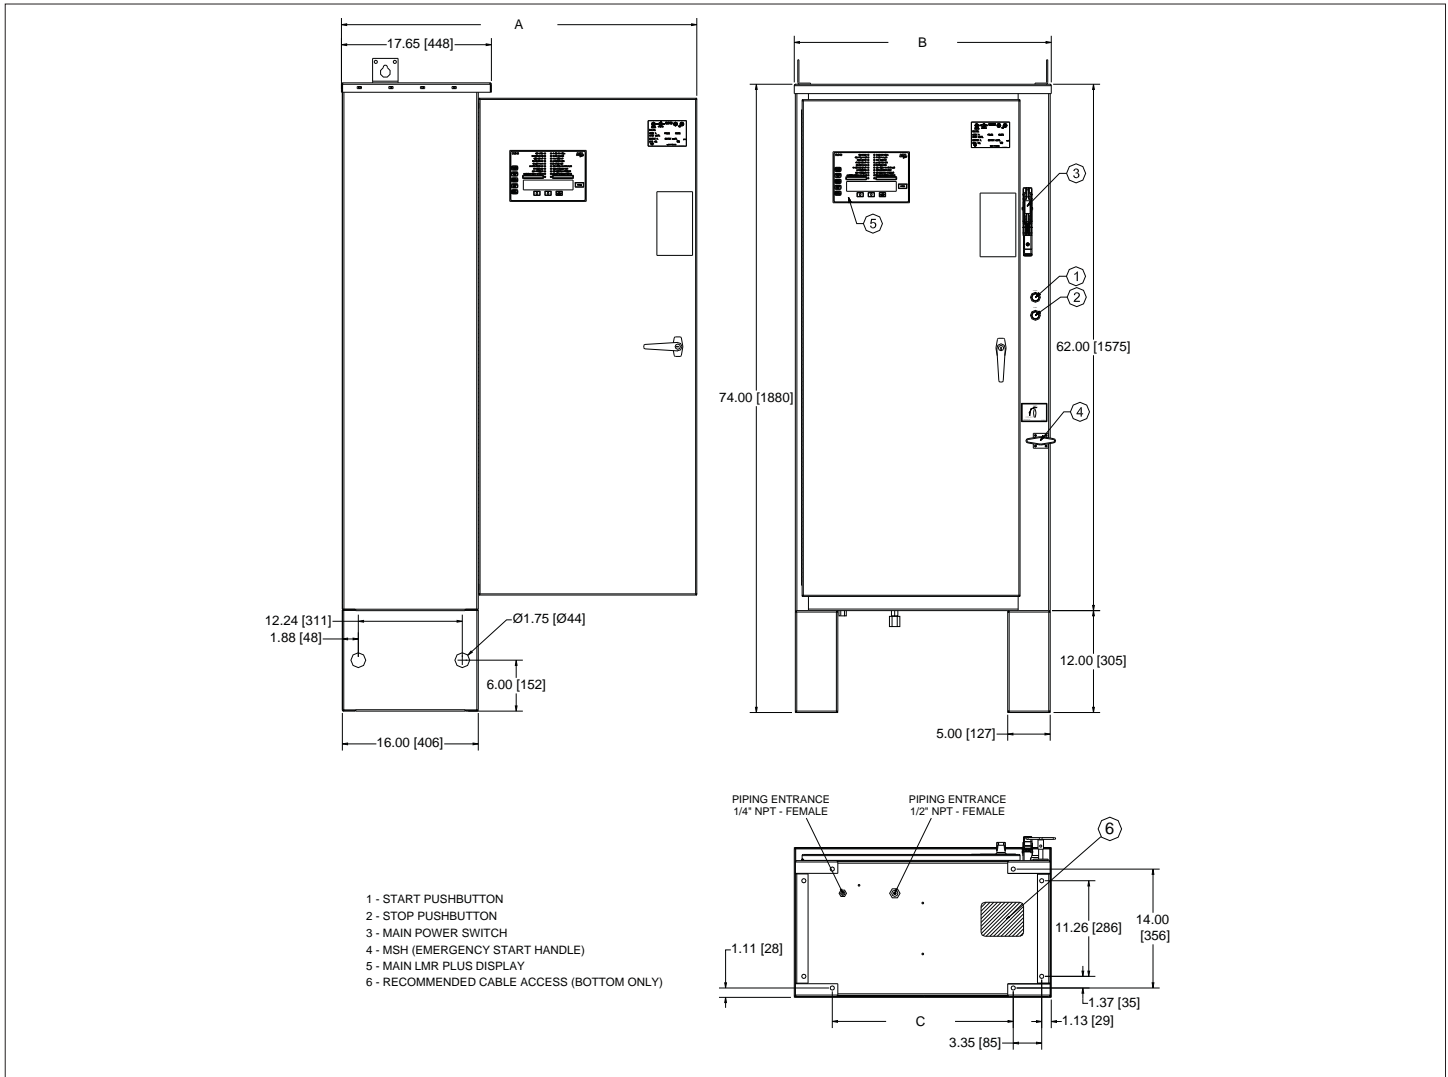

**Dimensions**

**Standard Enclosure - Type NEMA 2, 3R, 4, 4X, 12**

Motor Hp	Line Voltage	Withstand Rating			Approx. Weight Lbs. (Kg)	A	B	C
		Standard	Intermediate	High				
50 - 100	200 - 208V	100,000	Consult Factory	Consult Factory	290 (131)	41.83 (1062)	30.25 (768)	21.30 (541)
60 - 125	220 - 240V							
100 - 200	* 380 - 415V							
125 - 250	440 - 480V							
125 - 300	550 - 600V	25,000	35,000	395 (179)	54.83 (1393)	43.25 (1099)	34.30 (871)	
125 - 150	200 - 208V	100,000	Consult Factory					
150 - 200	220 - 240V							
250 - 300	* 380 - 415V							
300 - 400	440 - 480V							
350 - 500	550 - 600V	25,000	35,000					

\* Coils Available: 380V-50Hz, 380V-60Hz, 415V-50Hz, 415V-60Hz

NOTES:  
1. All enclosures finished in FirePump red.  
2. Cable Entrance bottom only.  
3. Standard Enclosure type NEMA 2.