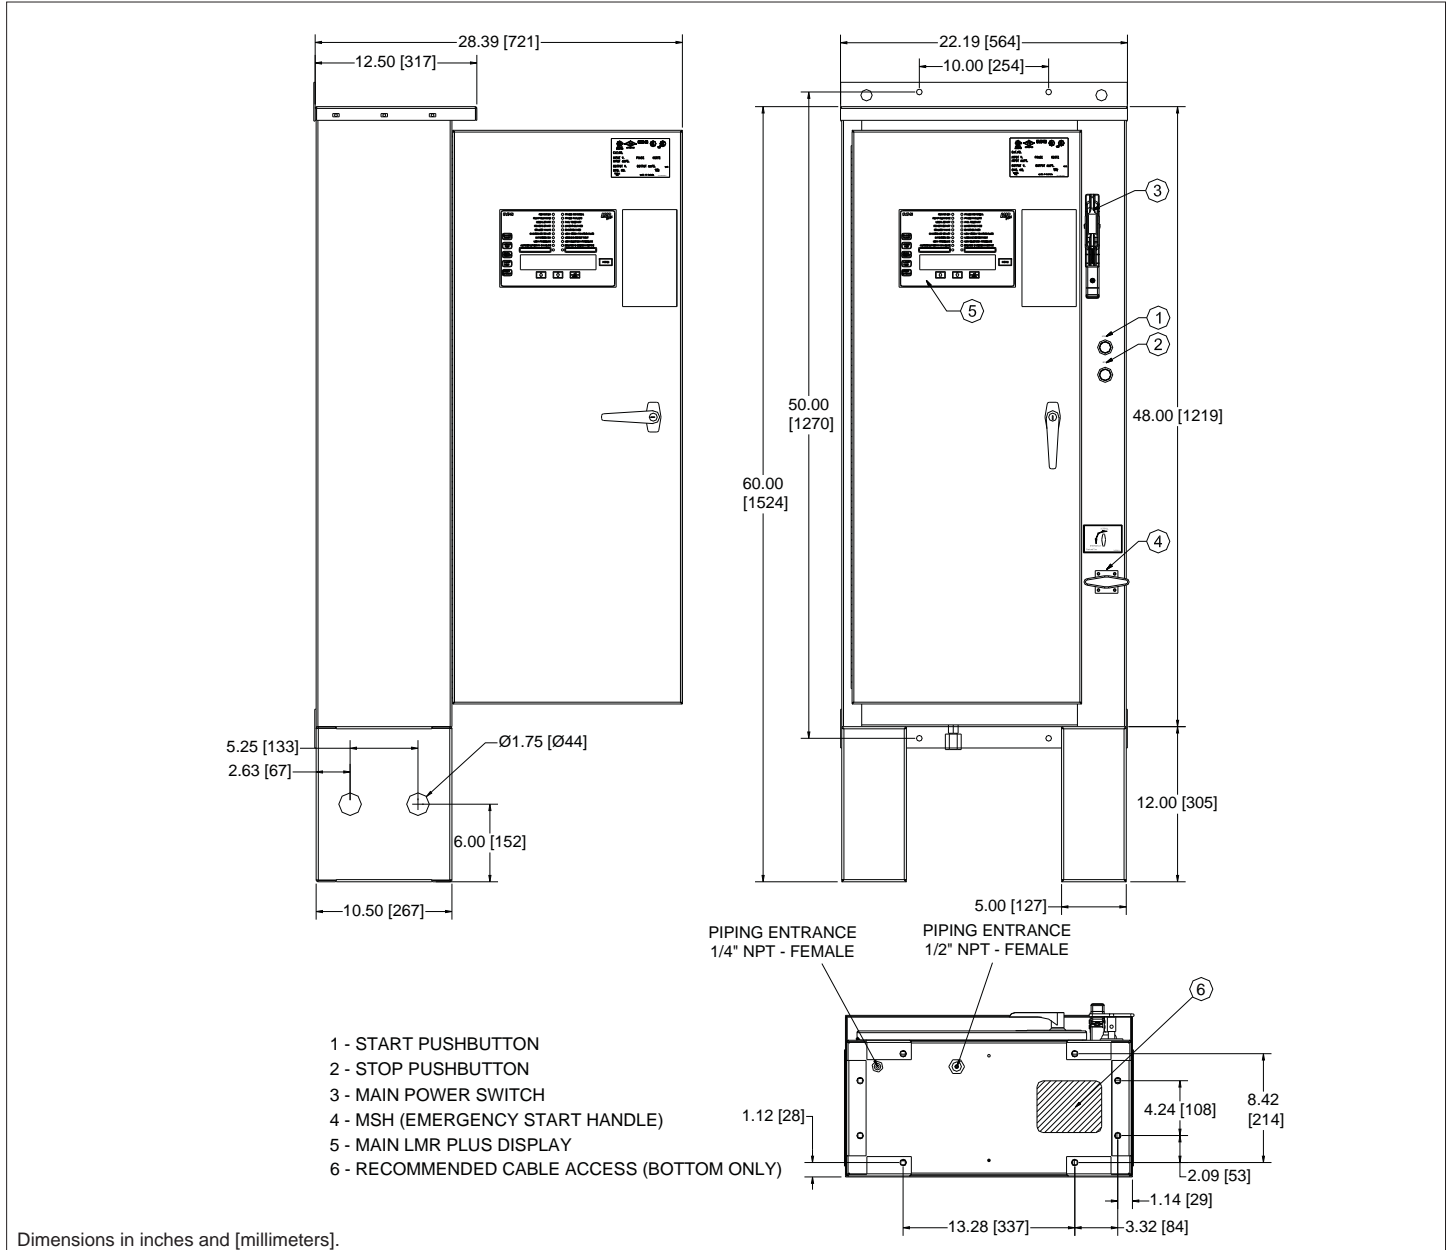

Dimensions

Standard Enclosure - Type NEMA 2, 3R, 4, 4X, 12

Dimensions in inches and [millimeters].

Motor Hp	Line Voltage	Withstand Rating			Approx. Weight Lbs. (Kg)
		Standard	Intermediate	High	
5 - 40	200 - 208V	100,000	150,000	200,000	225 (102)
5 - 50	220 - 240V				
5 - 75	* 380 - 415V				
5 - 100	440 - 480V				
5 - 100	550 - 600V	25,000	100,000		

* Coils Available: 380V-50Hz, 380V-60Hz, 415V-50Hz, 415V-60Hz

NOTES:

1. All enclosures finished in FirePump red.
2. Cable Entrance bottom only.
3. Standard Enclosure type NEMA 2.