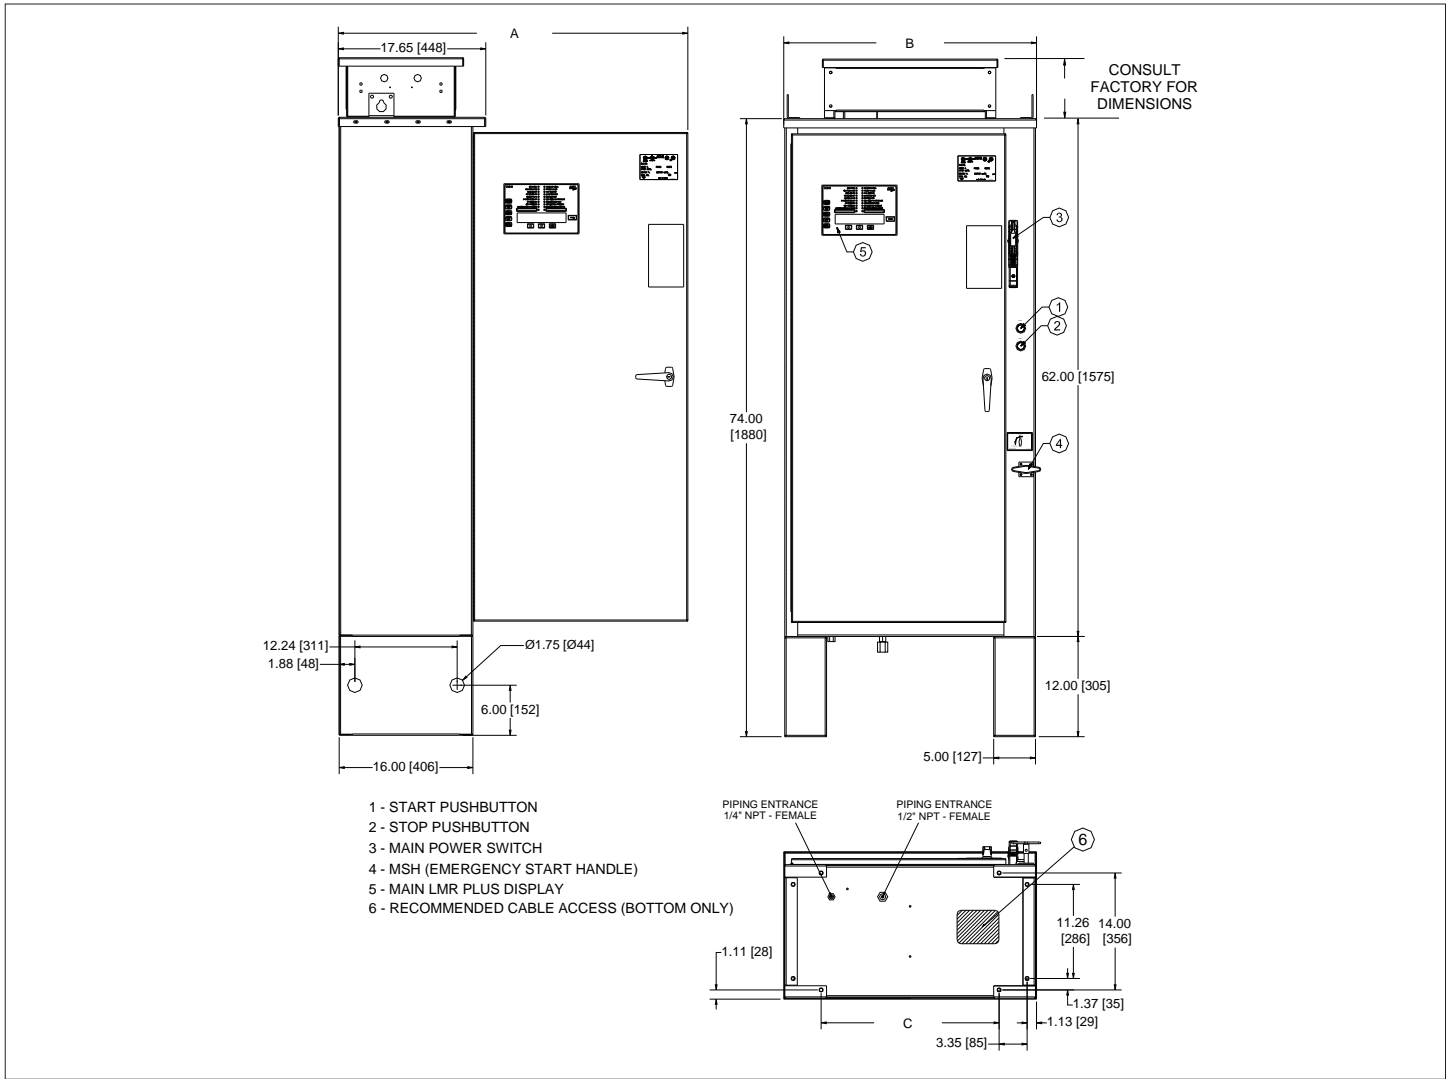

Dimensions

Standard Enclosure - Type NEMA 2, 3R, 4, 4X, 12

Motor Hp	Line Voltage	Withstand Rating			Approx. Weight Lbs. (Kg)	A	B	C
		Standard	Intermediate	High				
50 - 100	200 - 208V	100,000	Consult Factory	Consult Factory	475 (215)	41.83 (1062)	30.25 (768)	21.30 (541)
60 - 125	220 - 240V							
100 - 200	* 380 - 415V							
125 - 250	440 - 480V							
125 - 300	550 - 600V	25,000	35,000	Consult Factory	590 (267)	54.83 (1393)	43.25 (1099)	34.30 (871)
125 - 150	200 - 208V							
150 - 200	220 - 240V							
250 - 300	* 380 - 415V							
300 - 400	440 - 480V	25,000	35,000	Consult Factory	590 (267)	54.83 (1393)	43.25 (1099)	34.30 (871)
350 - 400	550 - 600V							

* Coils Available: 380V-50Hz, 380V-60Hz, 415V-50Hz, 415V-60Hz

NOTES:

1. All enclosures finished in FirePump red.
2. Cable Entrance bottom only.
3. Standard Enclosure type NEMA 2.