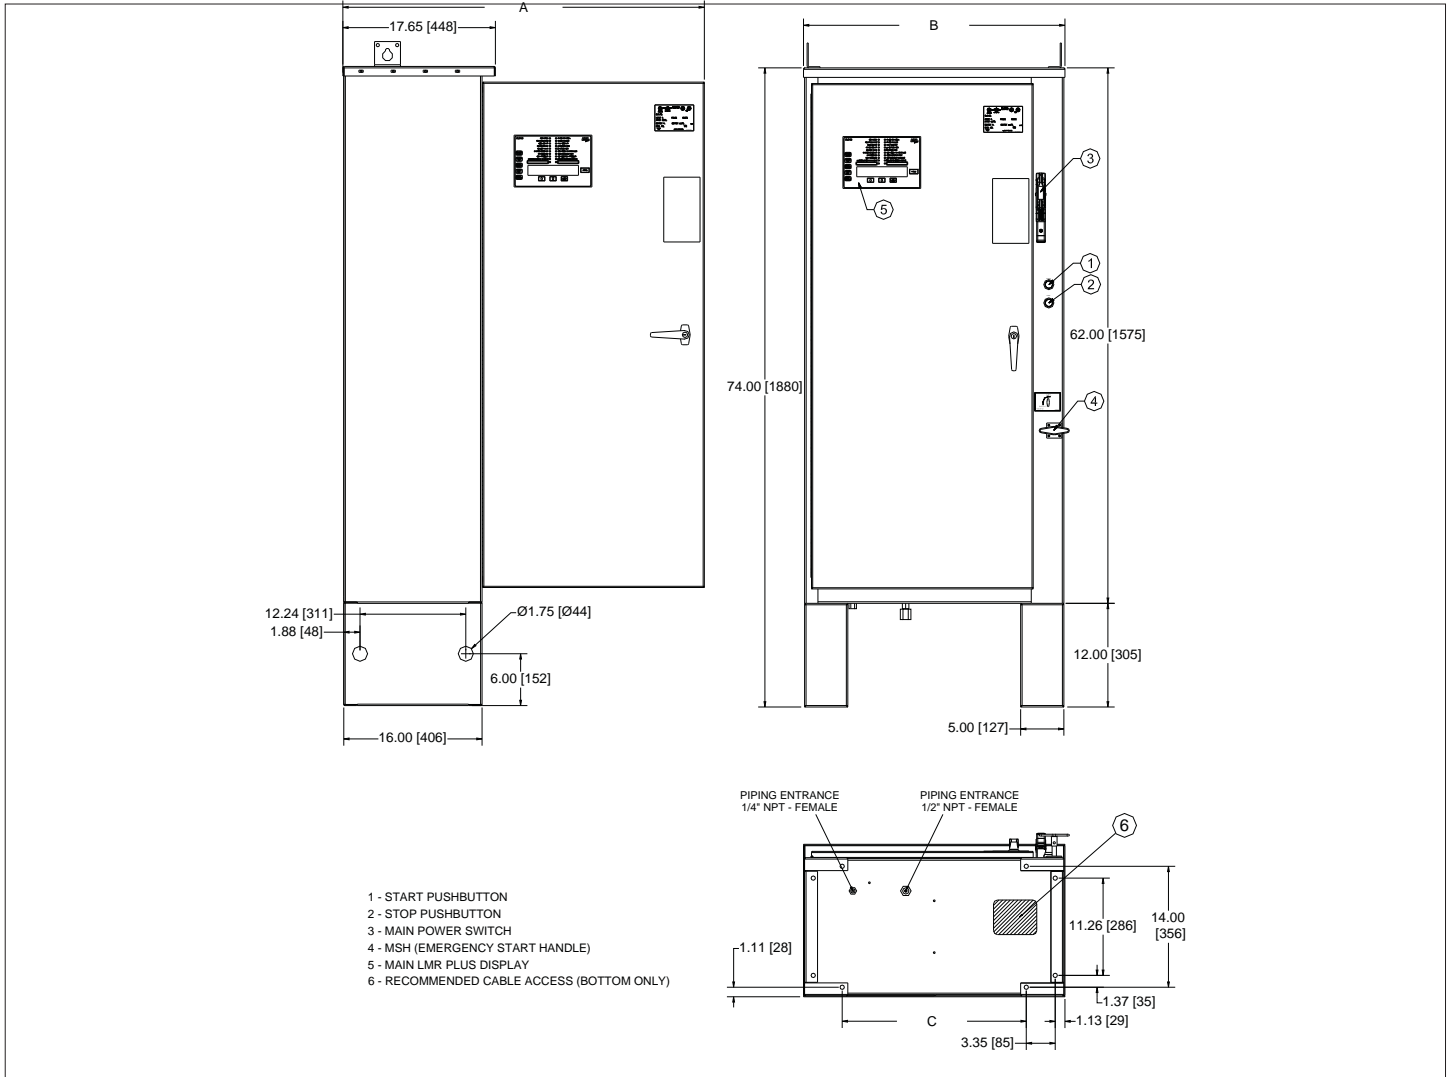

Dimensions

Standard Enclosure - Type NEMA 2, 3R, 4, 4X, 12

Motor Hp	Line Voltage	Withstand Rating			Approx. Weight Lbs. (Kg)	A	B	C
		Standard	Intermediate	High				
50 - 100	200 - 208V	100,000	Consult Factory	Consult Factory	315 (143)	41.83 (1062)	30.25 (768)	21.30 (541)
60 - 125	220 - 240V							
100 - 200	* 380 - 415V							
125 - 250	440 - 480V							
125 - 300	550 - 600V	25,000	35,000	420 (190)	54.83 (1393)	43.25 (1099)	34.30 (871)	
125 - 150	200 - 208V	100,000	Consult Factory					
150 - 200	220 - 240V							
250 - 300	* 380 - 415V							
300 - 400	440 - 480V							
350 - 500	550 - 600V	25,000	35,000					

* Coils Available: 380V-50Hz, 380V-60Hz, 415V-50Hz, 415V-60Hz

NOTES:

1. All enclosures finished in FirePump red.
2. Cable Entrance bottom only.
3. Standard Enclosure type NEMA 2.