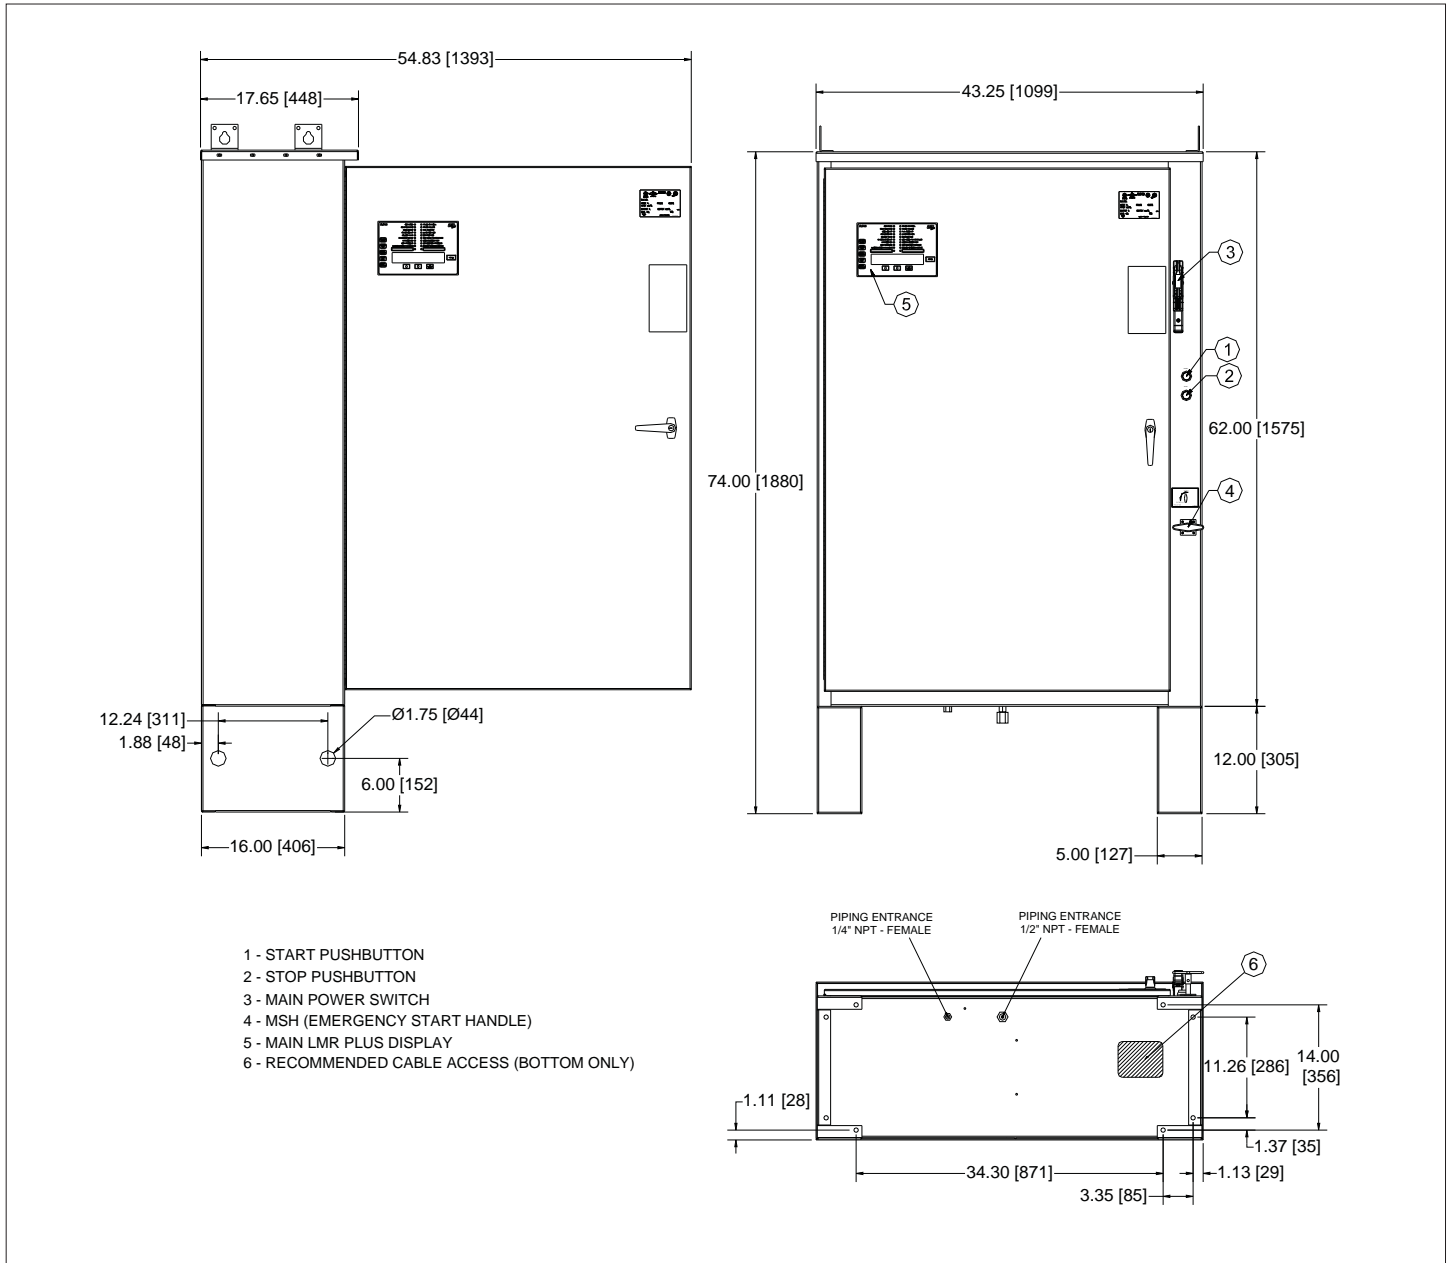

Dimensions

Standard Enclosure - Type NEMA 2, 3R, 4, 4X, 12

Motor Hp	Line Voltage	Withstand Rating			Approx. Weight Lbs. (Kg)
		Standard	Intermediate	High	
50 - 150	200 - 208V	100,000	Consult Factory	Consult Factory	475 (215)
60 - 200	220 - 240V				
100 - 300	380 - 415V *				
125 - 400	440 - 480V				
125 - 500	550 - 600V	25,000	35,000		

* Coils available: 380V-50Hz, 380V-60Hz, 415V-50Hz, 415V-60Hz

NOTES:

1. All enclosures finished in FirePump red.
2. Cable Entrance bottom only.
3. Standard Enclosure type NEMA 2.