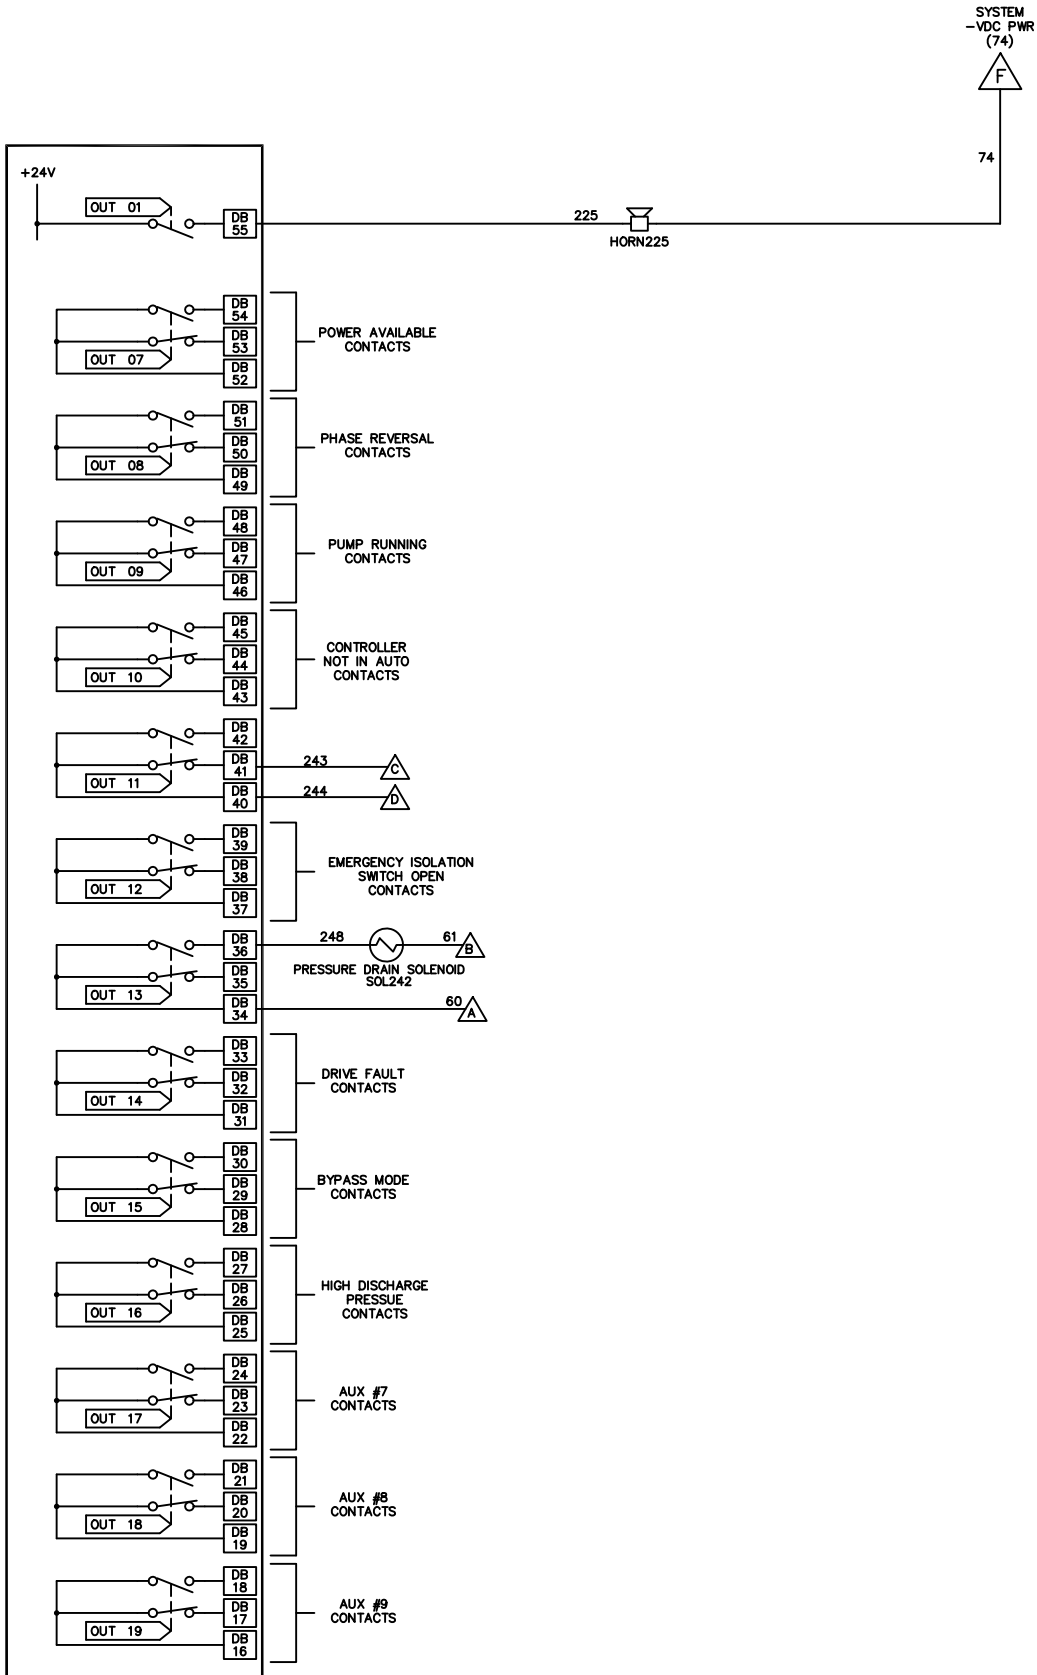

200
230
240
250
260
270

	DRAWN <i>RL</i>	02-14-06	METRON, INC. DENVER, CO.
	CHECK		
	APPD <i>M.K.</i>	03-24-07	
SCHEMATIC, MODEL MP800 VARIABLE FREQUENCY DRIVE ELECTRIC FPC W/AUTOTRANSFORMER BYPASS WITH TRANSFER SWITCH - UTILITY/GEN-SET			OPTIONS: CS34083A
SCALE NTS			SHEET 3 OF 3